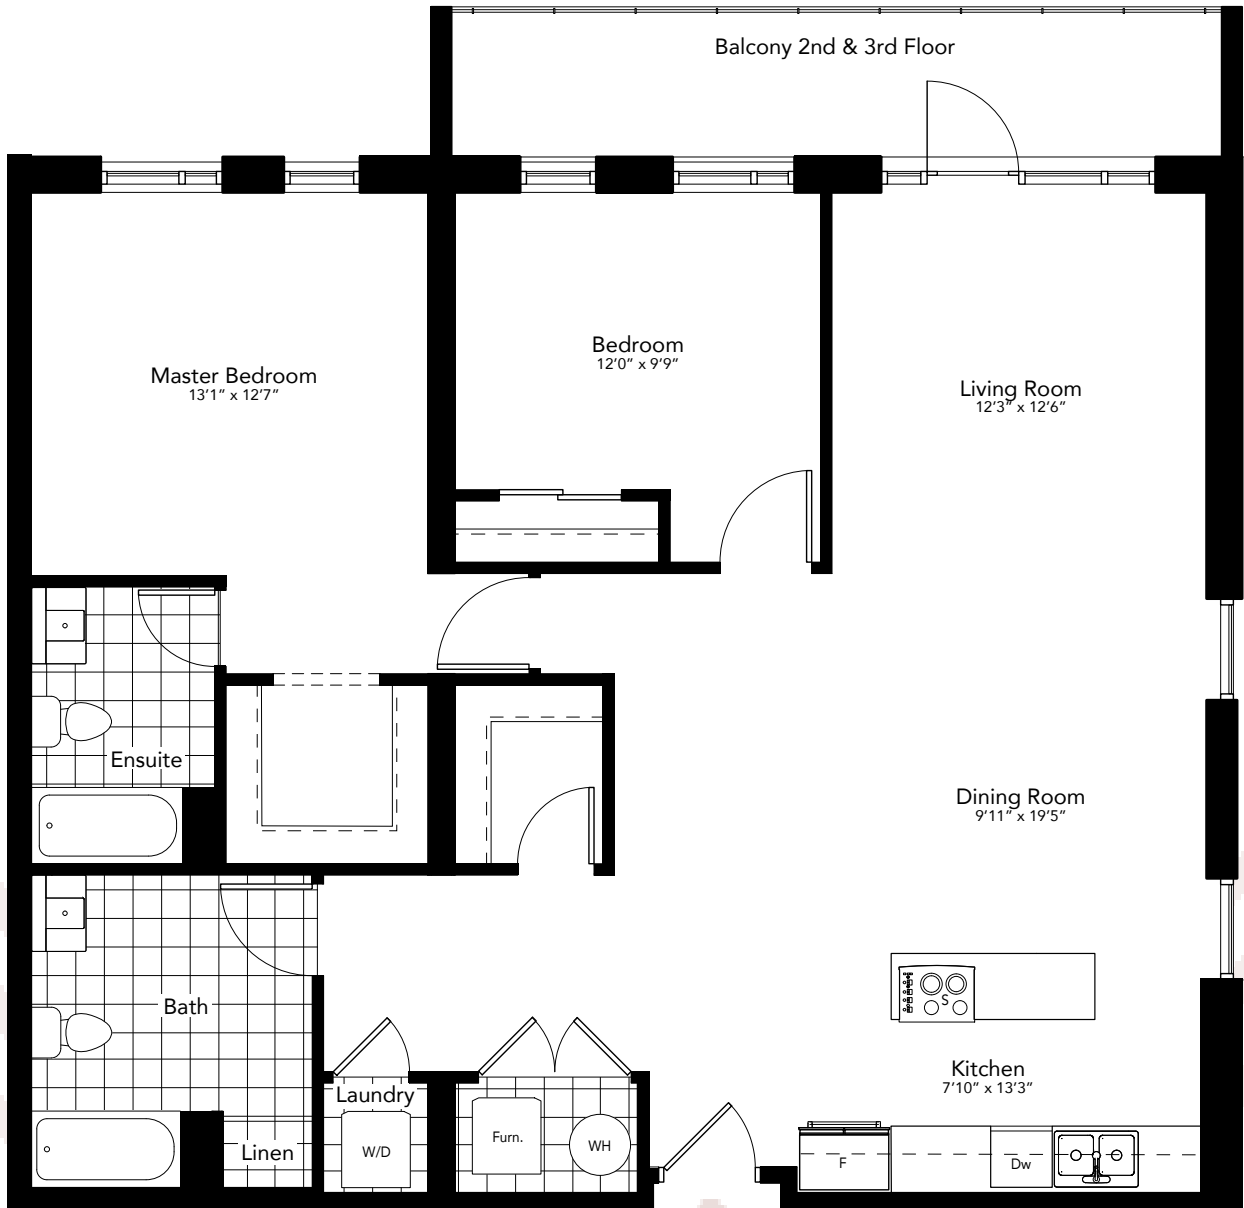

2 BED Type K - 1,259 sq.ft. Balcony - 126 sq.ft.

Second Floor

Third Floor

*Not to Scale. Materials, specifications and floor plans are subject to change without notice. Elevations may vary due to floor plan specifications. Actual usable floor space may vary from the stated floor area. E. & O.E. October 2018