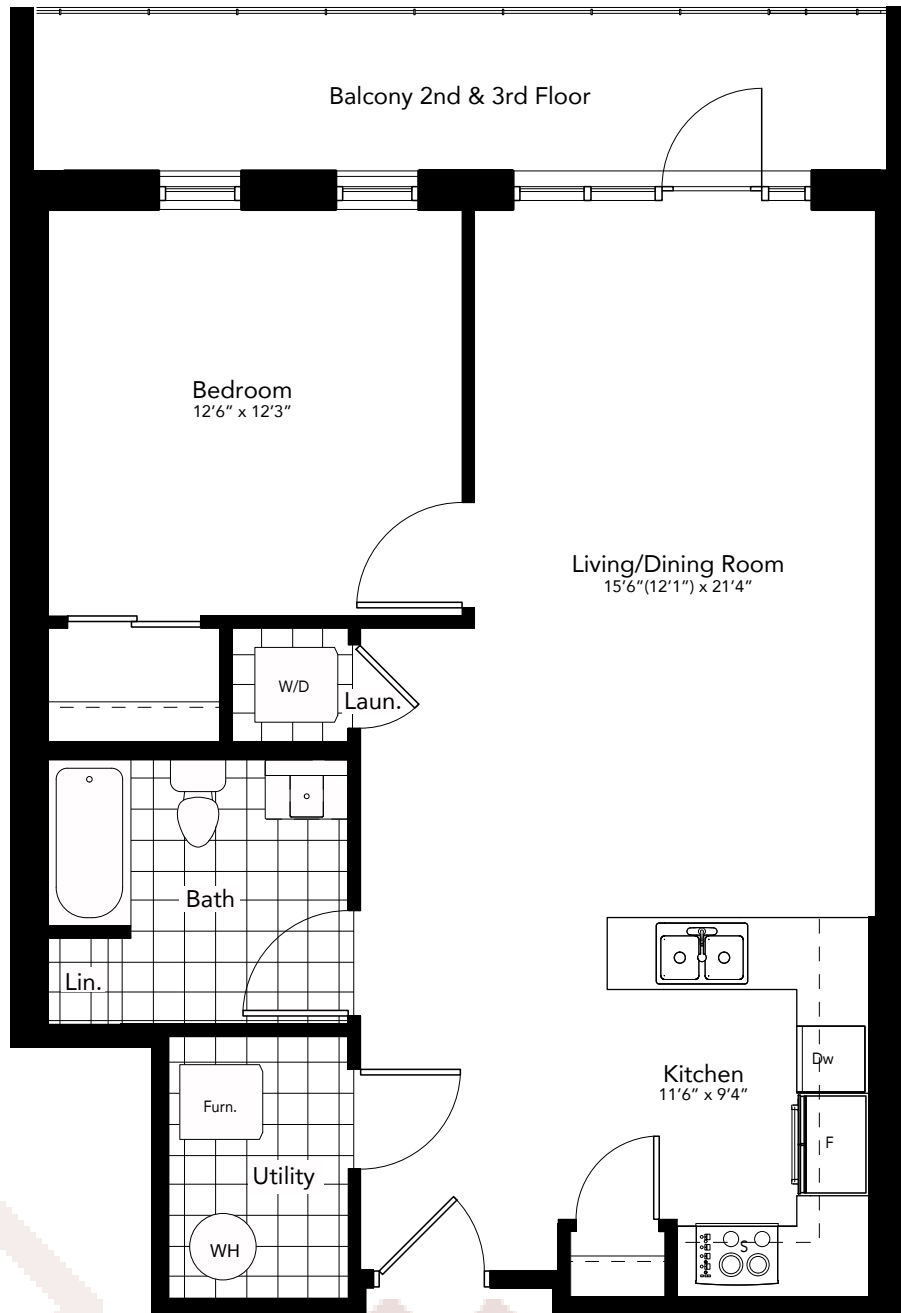

# 1 BED Type J - 775 sq.ft. Balcony - 126 sq.ft.

Second Floor

Third Floor

\*Not to Scale. Materials, specifications and floor plans are subject to change without notice. Elevations may vary due to floor plan specifications. Actual usable floor space may vary from the stated floor area. E. & O.E. October 2018