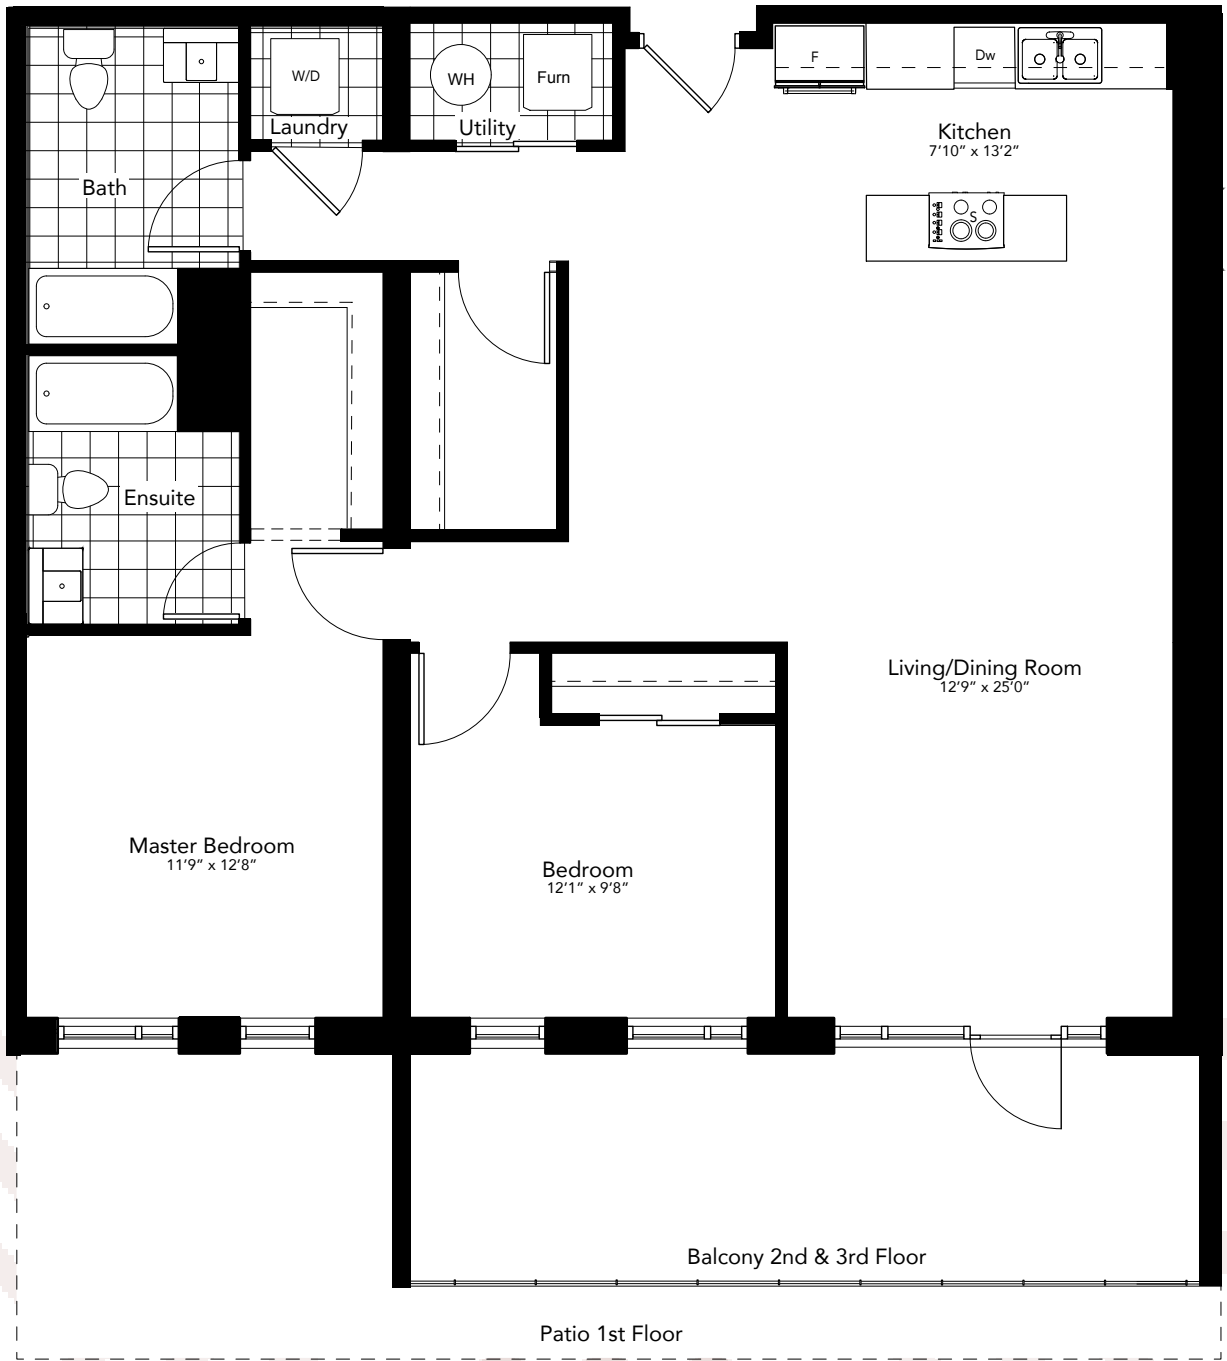

2 BED Type E - 1,227 sq.ft.

Patio - 254 sq.ft. | Balcony - 126 sq.ft.

First Floor

Second Floor

Third Floor

*Not to Scale. Materials, specifications and floor plans are subject to change without notice. Elevations may vary due to floor plan specifications. Actual usable floor space may vary from the stated floor area. E. & O.E. October 2018