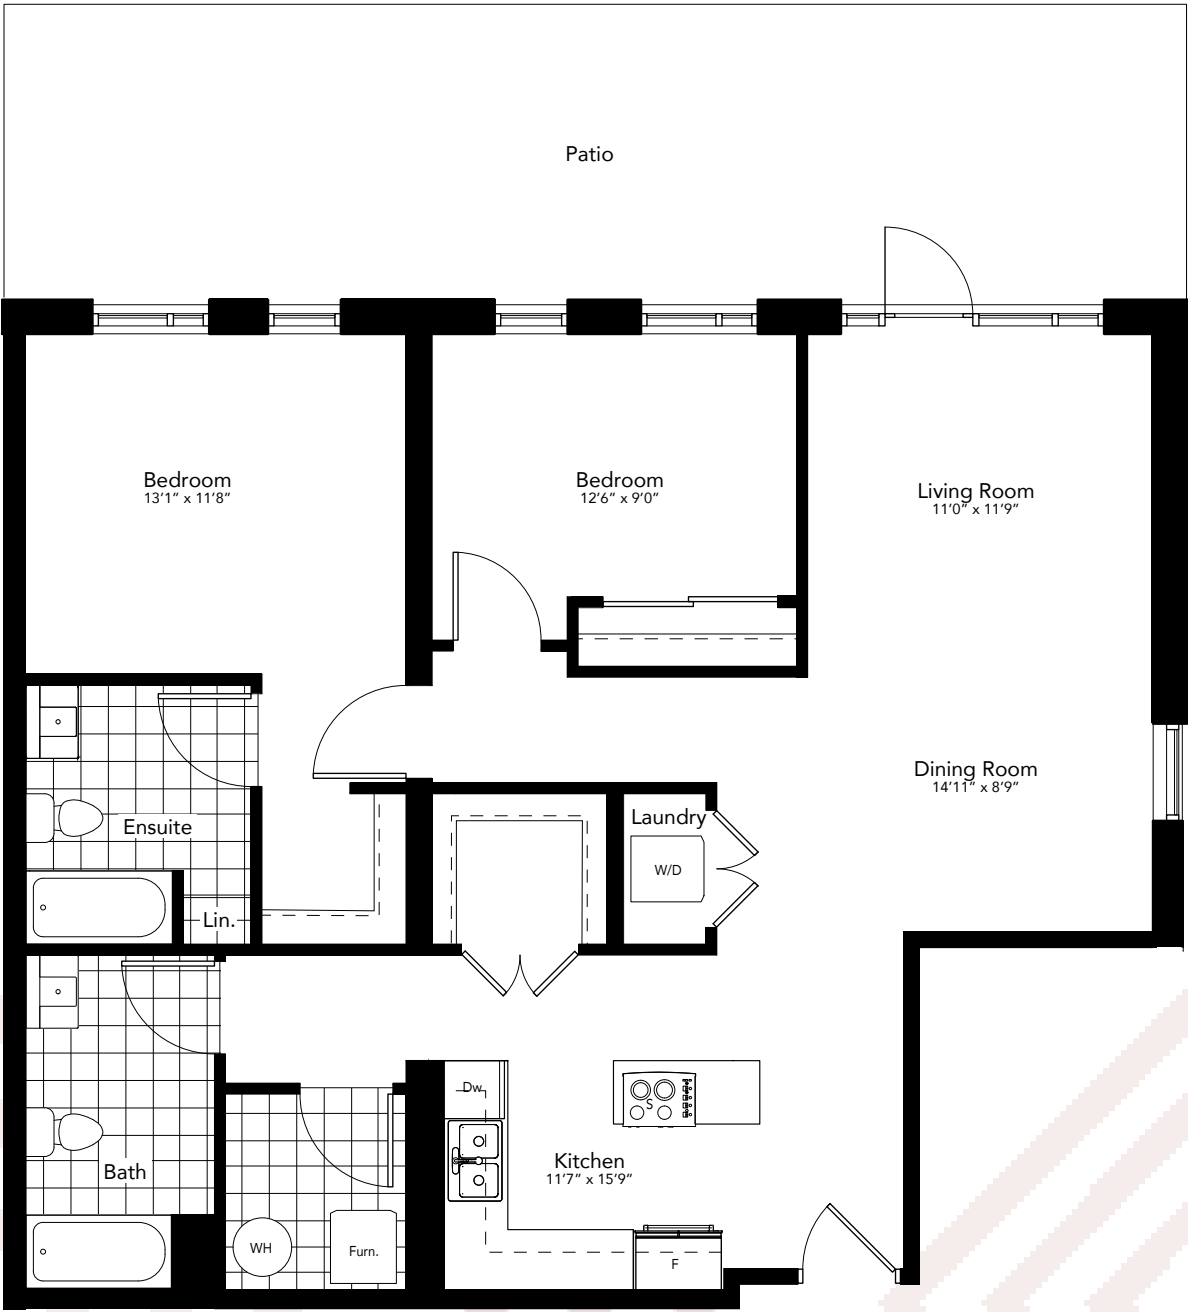

2 BED Type D - 1,152 sq.ft. Patio - 267 sq.ft.

First Floor

*Not to Scale. Materials, specifications and floor plans are subject to change without notice. Elevations may vary due to floor plan specifications. Actual usable floor space may vary from the stated floor area. E. & O.E. October 2018.